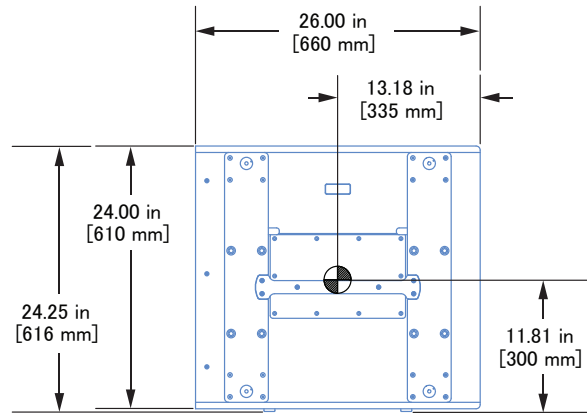

2100-LFC 低周波コントロールエレメント

音響	
	30 Hz – 125 Hz
AES75 Maximum Linear Sound Levels	139.1 dBZpk, 129.2 dBZ, with an RMS input level of +6.0 dBV for analog, -17.8 dBFS for digital
	<ul style="list-style-type: none"> Linear Sound Levels are measured in free-field at 4 m with a Class 1 sound level meter in accordance with IEC 61672 and ANSI S1.4. Values are scaled to 1 m distance from the loudspeaker while the loudspeaker is reproducing the AES75 test signal for at least one hour when the ambient temperature is 45 C° (113 F°). Loudspeaker system predictions for coverage and SPL are available in Meyer Sound's MAPP System Design Tool.
指向角度	
	360° (single unit)
外観	
Weight	230 lbs. (104 kg)
Enclosure	Premium multi-ply birch, slightly textured black finish
Protective Grille	Powder-coated, stamped steel
Rigging	End frames with captive GuideALinks secured with 0.4375 in x 0.090 in quick-release pins
IEC Ingress Protection Rating (IP Rating)	IP55, when connected to cables terminated with Neutrik TOP connectors
消費電流	
Max Long-Term Continuous Power (>10 sec)	1200 W
Burst Power (<1 sec)	2400 W
AC電源	
Connector	Neutrik powerCON TRUE1 TOP (True Outdoor Protection)
Operating Voltage Range	200 – 240 V AC, 50 or 60 Hz

ANALOG AUDIO INPUT (standard equipped)	
Connector	Neutrik XLR 3-pin TOP (True Outdoor Protection) female input with male loop output
Input Level	Source must be capable of producing +26 dBU into 600 Ω to produce the maximum peak SPL over the operating bandwidth of the loudspeaker
DIGITAL AUDIO INPUT (standard equipped)	
Connector	Neutrik etherCON TOP (True Outdoor Protection)
Digital Format	AVB, Milan Certified
MONITORING	
Telemetry	Loudspeaker telemetry transmitted via the Ethernet port, displayed in software
TRANSDUCERS	
Low Frequency	One 21-inch long-excursion cone driver; 4Ω nominal impedance