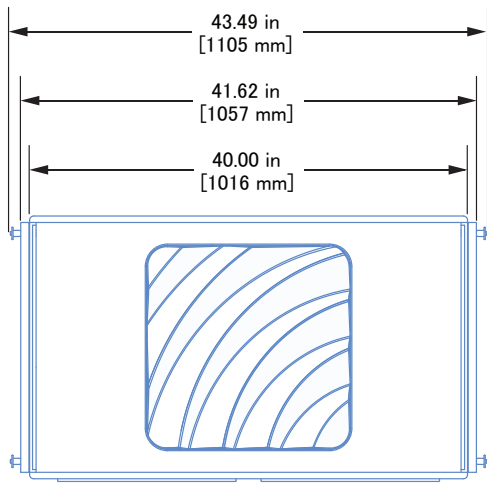

2100-LFC 低周波コントロールエレメント

音響	
	30 Hz – 125 Hz
AES75 Maximum Linear Sound Levels	139.1 dBZpk, 129.2 dBZ, with an RMS input level of +6.0 dBV for analog, -17.8 dBFS for digital
	<ul style="list-style-type: none"> Linear Sound Levels are measured in free-field at 4 m with a Class 1 sound level meter in accordance with IEC 61672 and ANSI S1.4. Values are scaled to 1 m distance from the loudspeaker while the loudspeaker is reproducing the AES75 test signal for at least one hour when the ambient temperature is 45 C° (113 F°). Loudspeaker system predictions for coverage and SPL are available in Meyer Sound's MAPP System Design Tool.
指向角度	
	360° (single unit)
外観	
Weight	230 lbs. (104 kg)
Enclosure	Premium multi-ply birch, slightly textured black finish
Protective Grille	Powder-coated, stamped steel
Rigging	End frames with captive GuideALinks secured with 0.4375 in x 0.090 in quick-release pins
IEC Ingress Protection Rating (IP Rating)	IP55, when connected to cables terminated with Neutrik TOP connectors
消費電流	
Max Long-Term Continuous Power (>10 sec)	1200 W
Burst Power (<1 sec)	2400 W
AC電源	
Connector	Neutrik powerCON TRUE1 TOP (True Outdoor Protection)
Operating Voltage Range	200 – 240 V AC, 50 or 60 Hz

ANALOG AUDIO INPUT (standard equipped)	
Connector	Neutrik XLR 3-pin TOP (True Outdoor Protection) female input with male loop output
Input Level	Source must be capable of producing +26 dBU into 600 Ω to produce the maximum peak SPL over the operating bandwidth of the loudspeaker
DIGITAL AUDIO INPUT (standard equipped)	
Connector	Neutrik etherCON TOP (True Outdoor Protection)
Digital Format	AVB, Milan Certified
MONITORING	
Telemetry	Loudspeaker telemetry transmitted via the Ethernet port, displayed in software
TRANSDUCERS	
Low Frequency	One 21-inch long-excursion cone driver; 4Ω nominal impedance