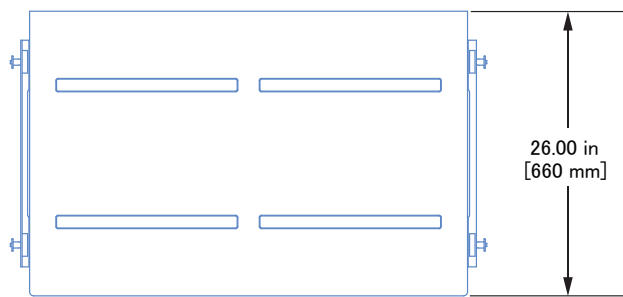

2100-LFC 低周波コントロールエレメント

音響	
	30 Hz – 125 Hz
AES75 Maximum Linear Sound Levels	139.1 dBZpk, 129.2 dBZ, with an RMS input level of +6.0 dBV for analog, -17.8 dBFS for digital
	<ul style="list-style-type: none"> Linear Sound Levels are measured in free-field at 4 m with a Class 1 sound level meter in accordance with IEC 61672 and ANSI S1.4. Values are scaled to 1 m distance from the loudspeaker while the loudspeaker is reproducing the AES75 test signal for at least one hour when the ambient temperature is 45 C° (113 F°). Loudspeaker system predictions for coverage and SPL are available in Meyer Sound's MAPP System Design Tool.
指向角度	
	360° (single unit)
外観	
Weight	230 lbs. (104 kg)
Enclosure	Premium multi-ply birch, slightly textured black finish
Protective Grille	Powder-coated, stamped steel
Rigging	End frames with captive GuideALinks secured with 0.4375 in x 0.090 in quick-release pins
IEC Ingress Protection Rating (IP Rating)	IP55, when connected to cables terminated with Neutrik TOP connectors
消費電流	
Max Long-Term Continuous Power (>10 sec)	1200 W
Burst Power (<1 sec)	2400 W
AC電源	
Connector	Neutrik powerCON TRUE1 TOP (True Outdoor Protection)
Operating Voltage Range	200 – 240 V AC, 50 or 60 Hz

ANALOG AUDIO INPUT (standard equipped)	
Connector	Neutrik XLR 3-pin TOP (True Outdoor Protection) female input with male loop output
Input Level	Source must be capable of producing +26 dBU into 600 Ω to produce the maximum peak SPL over the operating bandwidth of the loudspeaker
DIGITAL AUDIO INPUT (standard equipped)	
Connector	Neutrik etherCON TOP (True Outdoor Protection)
Digital Format	AVB, Milan Certified
MONITORING	
Telemetry	Loudspeaker telemetry transmitted via the Ethernet port, displayed in software
TRANSDUCERS	
Low Frequency	One 21-inch long-excursion cone driver; 4Ω nominal impedance