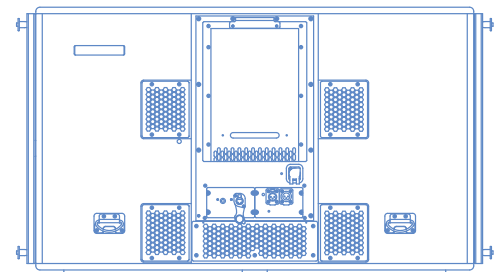

2100-LFC 低周波コントロールエレメント

音響	
	30 Hz – 125 Hz
AES75 Maximum Linear Sound Levels	139.1 dBZpk, 129.2 dBZ, with an RMS input level of +6.0 dBV for analog, -17.8 dBFS for digital
	<ul style="list-style-type: none"> Linear Sound Levels are measured in free-field at 4 m with a Class 1 sound level meter in accordance with IEC 61672 and ANSI S1.4. Values are scaled to 1 m distance from the loudspeaker while the loudspeaker is reproducing the AES75 test signal for at least one hour when the ambient temperature is 45 C° (113 F°). Loudspeaker system predictions for coverage and SPL are available in Meyer Sound's MAPP System Design Tool.
指向角度	
	360° (single unit)
外観	
Weight	230 lbs. (104 kg)
Enclosure	Premium multi-ply birch, slightly textured black finish
Protective Grille	Powder-coated, stamped steel
Rigging	End frames with captive GuideALinks secured with 0.4375 in x 0.090 in quick-release pins
IEC Ingress Protection Rating (IP Rating)	IP55, when connected to cables terminated with Neutrik TOP connectors
消費電流	
Max Long-Term Continuous Power (>10 sec)	1200 W
Burst Power (<1 sec)	2400 W
AC電源	
Connector	Neutrik powerCON TRUE1 TOP (True Outdoor Protection)
Operating Voltage Range	200 – 240 V AC, 50 or 60 Hz

ANALOG AUDIO INPUT (standard equipped)	
Connector	Neutrik XLR 3-pin TOP (True Outdoor Protection) female input with male loop output
Input Level	Source must be capable of producing +26 dBU into 600 Ω to produce the maximum peak SPL over the operating bandwidth of the loudspeaker
DIGITAL AUDIO INPUT (standard equipped)	
Connector	Neutrik etherCON TOP (True Outdoor Protection)
Digital Format	AVB, Milan Certified
MONITORING	
Telemetry	Loudspeaker telemetry transmitted via the Ethernet port, displayed in software
TRANSDUCERS	
Low Frequency	One 21-inch long-excursion cone driver; 4Ω nominal impedance